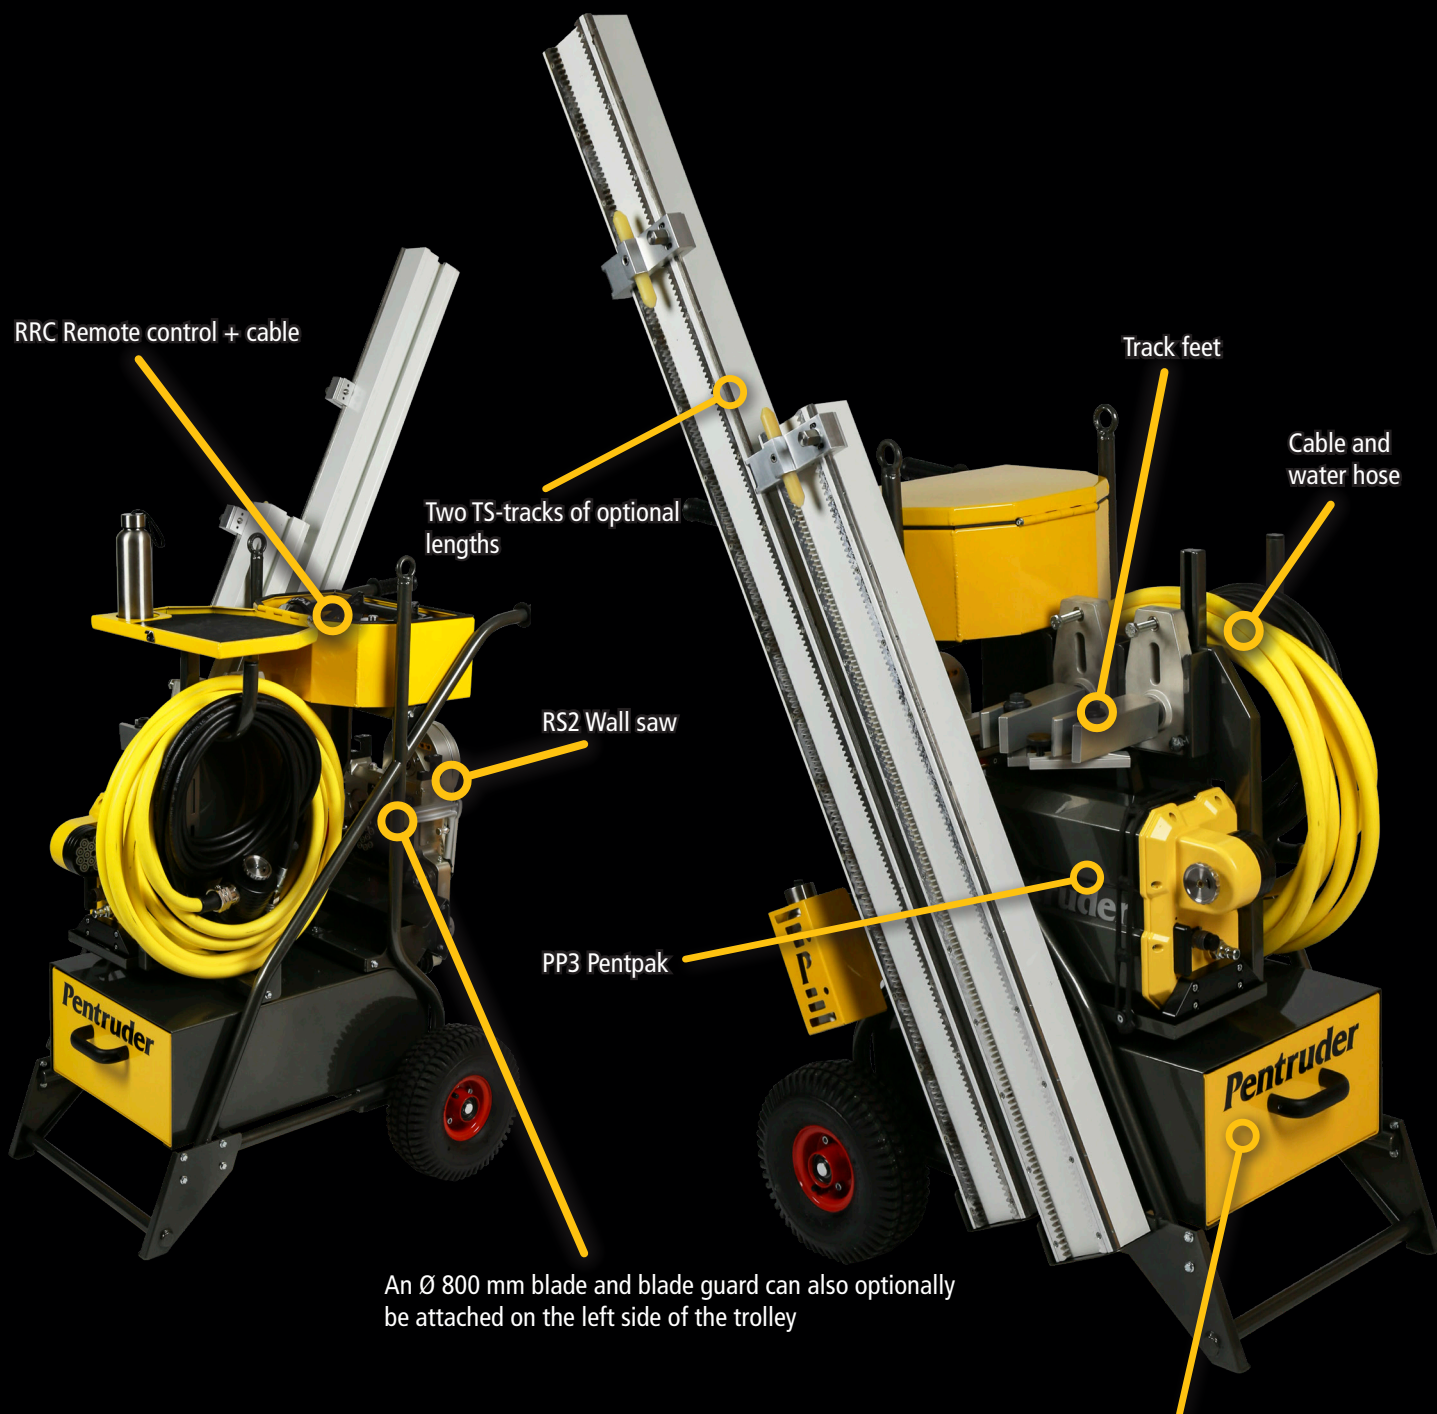

# Pentrunder<sup>®</sup> HFI TROLLEY

An Ø 800 mm blade and blade guard can also optionally be attached on the left side of the trolley

#### Measurements:

Width: 67 cm  
Depth: 98 cm  
Height: 117 cm